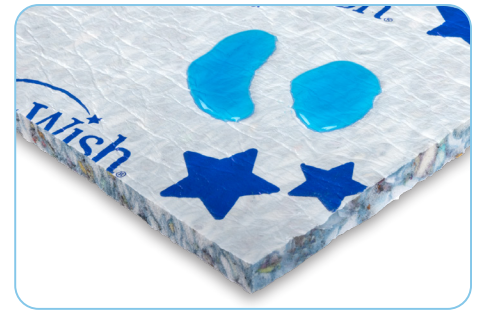

# DESIRE™

*Enhanced Carpet Cushion*

Made of BONDED FOAM

- **Bonded foam** enhances comfort under carpet
- **Added Protection**
  - Moisture-resistant barrier repels spills
  - Fresh Dimension® antimicrobial inhibits the growth of mold, mildew, and odor-causing bacteria
- **Hypoallergenic** and CRI Green Label Plus-certified for indoor air quality
- **100% recycled construction** and 100% recyclable
- Insulates and quiets the home
- Life-of-the-Home warranty

Scan for more information

Visit [LPFlooringProducts.com](https://LPFlooringProducts.com) for more information.

Follow Us

*Leggett & Platt*  
FLOORING PRODUCTS

Leggett & Platt will donate \$0.01 to Make-A-Wish for every square foot (\$0.09/sq. yd.) of Make-A-Wish branded carpet cushion and underlayment sold (January 1<sup>st</sup> through December 31<sup>st</sup>, 2026) with a minimum donation of \$100,000.

## SPECIFICATIONS

Product code:	BZ0473
Thickness:	7/16"
R-value:	1.65
Density:	8.0 lbs/ft <sup>3</sup>
FHA class:	2
Roll size:	6' x 30' (20 yds <sup>2</sup> )
Cushion color:	Blue
Dual Protection:	- White moisture-resistant barrier - Fresh Dimension® antimicrobial
Certification:	- FHA/HUD/VA (UM72a per ASTM D3574) - CRI Green Label Plus