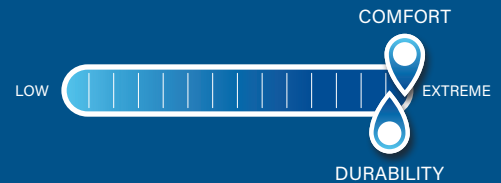

Learn more at LPFlooringProducts.com

Leggett & Platt
FLOORING PRODUCTS

Scotchgard™ Diamond

PERFECT CHOICE Carpet Cushion

SPECIFICATIONS

Product code:	BZ0467
R-value:	2.22
Thickness:	0.500"
FHA class:	2
Roll size:	6' x 45' (30 yd ²)
Cushion color:	Black
Protection:	- VaporFLO™ barrier - Fresh Dimension® antimicrobial
Certification:	- FHA/HUD/VA (UM72a per ASTM D3574) - CRI Green Label Plus