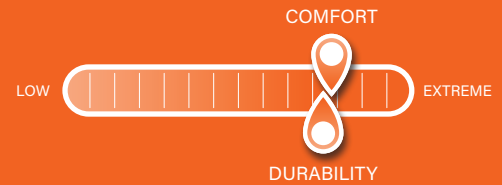

Scotchgard™ Supreme

PREFERRED CHOICE Carpet Cushion
Memory Foam